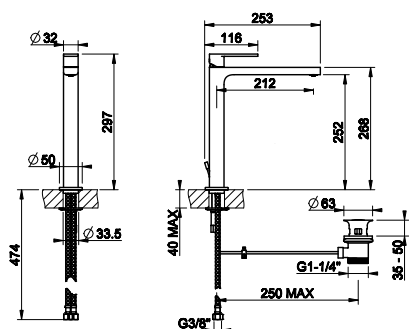

38603

Смеситель однорычажный высокий с донным клапаном на 1 1/4", соединительные шланги на 3/8".
High version basin mixer with 1 1/4" pop-up waste and flexible hoses with 3/8" connections.