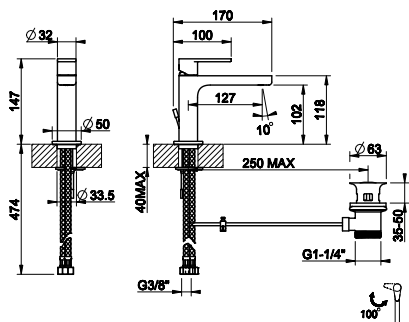

29905

Смеситель однорычажный с донным клапаном на 1 1/4", соединительные шланги на 3/8".
Single hole mixer with 1 1/4" waste and 3/8" flexible connections.

031 Хром Chrome 280