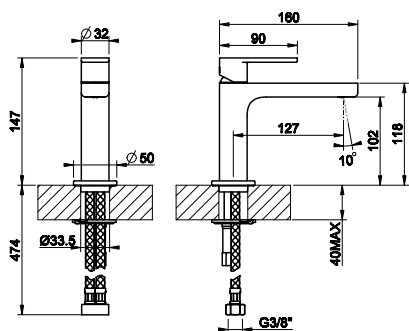

29910

Смеситель для раковины, соединительные шланги на 3/8", без донного клапана.
Basin mixer, flexible hoses with 3/8" connections, without waste.

031 Хром Chrome 262