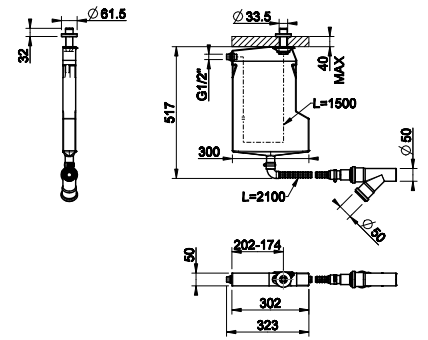

01763

Система сбора воды для шланга ручного душа, монтируемого на борт ванны, не подходит для артикулов 01669, 01658, 01663, 01664.
Pull-out handshower drain kit. Not fitting items 01669, 01658, 01663 and 01664.

031	Хром	Chrome	728
149	Финох	Finox	874
299	черный XL	Black XL	641