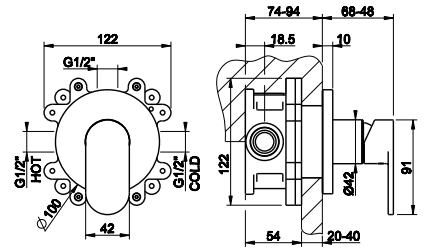

031	Хром	Chrome	195