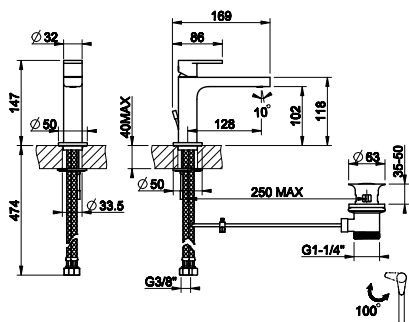

38602

Смеситель однорычажный с донным клапаном на 1 1/4", соединительные шланги на 3/8".
Basin mixer with 1 1/4" pop-up waste and flexible hoses with 3/8" connections.