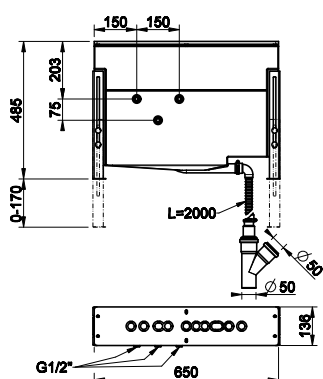

38634

Смеситель для ванны на 3 отверстия с переключателем, встроенным в излив, шланг 1,50 м, убирающаяся душевая лейка с защитой от известкового налета.
Three-hole bath mixer with diverter in the spout, 1,50 m flexible hose and pull-out antilimestone handshower.

031	Хром	Chrome	775
149	Финох	Finox	1.047
299	черный XL	Black XL	1.047

38643

Смеситель для ванны на 3 отверстия для наполнения через слив-перелив с переключателем, шланг 1,50 м, убирающаяся душевая лейка с защитой от известкового налета.
Three-hole bath mixer, diverter, 1/2" fitting, 1,50 m flexible hose and pull-out handshower. To be used with overflow filler.

031	Хром	Chrome	572
149	Финох	Finox	773
299	черный XL	Black XL	773

01663

Пластина на 3 отверстия для монтажного бокса.
Three-hole finishing plate for mounting box.

031	Хром	Chrome	409
149	Финох	Finox	513
299	черный XL	Black XL	493

01669

Монтажный бокс с каркасом для смесителя на борт ванны.
Mounting box for bath group.

031	Хром	Chrome	1.245

01762

Система сбора воды для шланга ручного душа, монтируемого на борт ванны, не подходит для артикулов 01669, 01658, 01663, 01664.
Pull-out handshower drain kit. Not fitting items 01669, 01658, 01663 and 01664.

031	Хром	Chrome	954
149	Финох	Finox	1.145
299	черный XL	Black XL	840