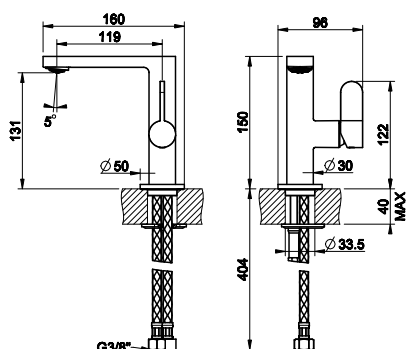

35801

Смеситель для раковины, соединительные шланги на 3/8", без донного клапана.
Single hole mixer with 1 1/4" waste and 3/8" flexible connections.