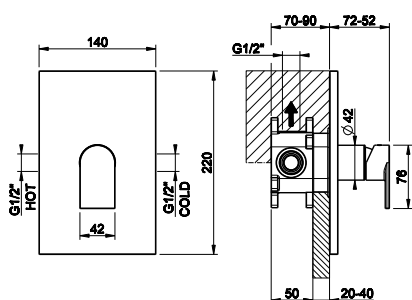

44632

Внешние части для встраиваемого однорычажного смесителя, картридж Ø35 мм, одна позиция.
External parts for built-in mixer, with 1/2" connections, Ø35 cartridge, one-way.

031	Хром	Chrome	263
149	Финох	Finox	405
299	черный XL	Black XL	405

38473 + 44634

38473

Встраиваемая часть для смесителя на 2 выхода.
Built-in part for two way mixer.