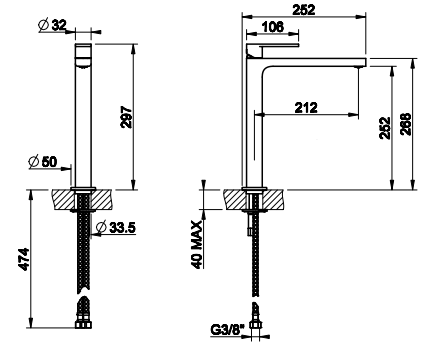

38609

Смеситель для раковины высокий, соединительные шланги на 3/8", без донного клапана.
High version basin mixer, flexible hoses with 3/8" connections, without waste.

031	Хром	Chrome	397
149	Финох	Finox	535
299	черный XL	Black XL	535