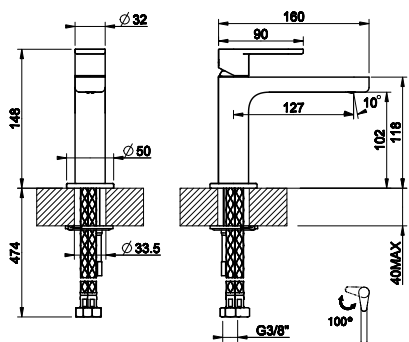

29914

Смеситель для раковины высокий, соединительные шланги на 3/8", без донного клапана.
Basin mixer, flexible hoses with 3/8" connections, without waste.

031 Хром Chrome 262