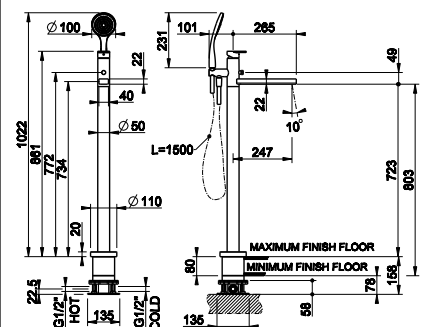

38389 + 24969