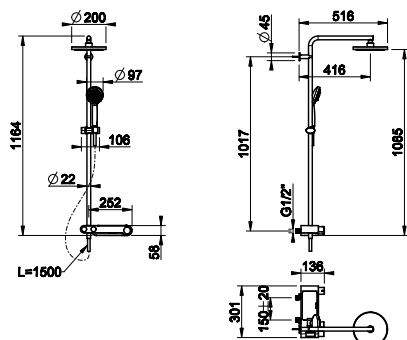

EMPORIO SHOWER

35123

Настенный термостатический смеситель с душевой головкой и хромированной полочкой, переключатель душевая головка-ручной душ, шланг 1,50 м, регулируемая по высоте душевая лейка с защитой от известкового налёта.
Wall-mounted thermostatic mixer with showerhead, chrome shelf, diverter, 1,50 m flexible hose, sliding rail and antilimestone handshower.