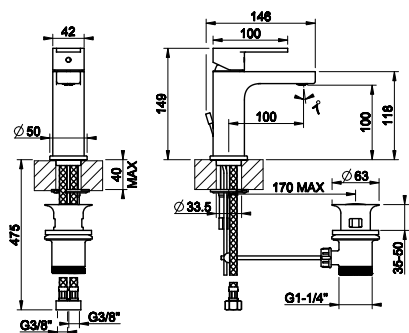

Turning progressively the handle to the left, you will obtain mixed water to hot water at the end of the stroke.

CORSO VENEZIA

47101

Смеситель однорычажный с донным клапаном на 1 1/4", соединительные шланги на 3/8".
Basin mixer with 1 1/4" pop-up waste and flexible hoses with 3/8" connections.