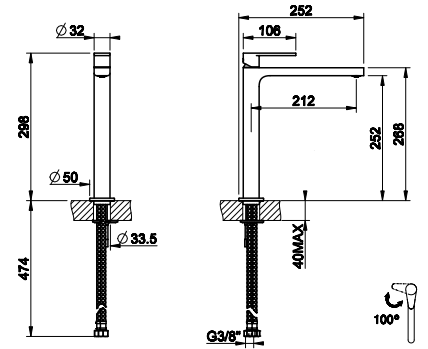

38610

Смеситель для раковины высокий, соединительные шланги на 3/8", без донного клапана.
High version basin mixer, flexible hoses with 3/8" connections, without waste.

031	Хром	Chrome	397
149	Финох	Finox	535
299	черный XL	Black XL	535