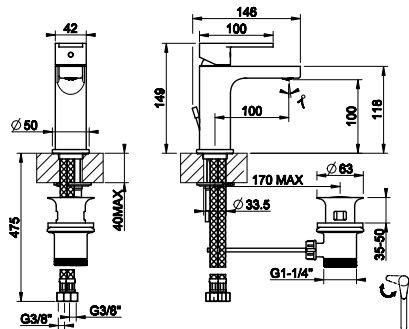

47102

Смеситель для раковины, соединительные шланги на 3/8", без донного клапана.
Basin mixer, flexible hoses with 3/8" connections, without waste.

031 Хром Chrome 298