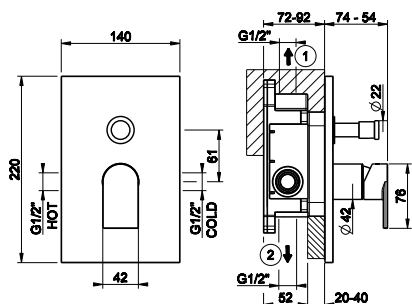

44634

Внешние части для встраиваемого однорычажного смесителя, картридж Ø35 мм, на две позиции с автоматическим переключателем.
External parts for built-in mixer, with 1/2" connections, Ø35 cartridge, two-way and automatic bath/shower diverter.

031	Хром	Chrome	309
149	Финох	Finox	480
299	черный XL	Black XL	480