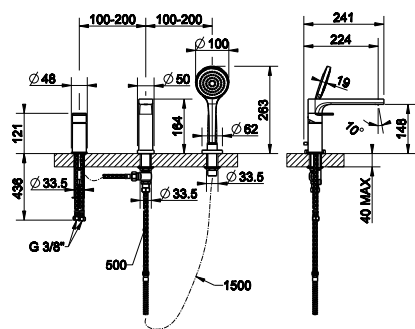

38634

Смеситель для ванны на 3 отверстия с переключателем, встроенным в излив, шланг 1,50 м, убирающаяся душевая лейка с защитой от известкового налета.
Three-hole bath mixer with diverter in the spout, 1,50 m flexible hose and pull-out antilimestone handshower.

031	Хром	Chrome	775
149	Финох	Finox	1.047
299	черный XL	Black XL	1.047

38643

Смеситель для ванны на 3 отверстия для наполнения через слив-перелив с переключателем, шланг 1,50 м, убирающаяся душевая лейка с защитой от известкового налета.
Three-hole bath mixer, diverter, 1/2" fitting, 1,50 m flexible hose and pull-out handshower. To be used with overflow filler.

031	Хром	Chrome	572
149	Финох	Finox	773
299	черный XL	Black XL	773

01663

Пластина на 3 отверстия для монтажного бокса.
Three-hole finishing plate for mounting box.

031	Хром	Chrome	409
149	Финох	Finox	513
299	черный XL	Black XL	493

01669

Монтажный бокс с каркасом для смесителя на борт ванны.
Mounting box for bath group.

031	Хром	Chrome	1.245

01762

Система сбора воды для шланга ручного душа, монтируемого на борт ванны, не подходит для артикулов 01669, 01658, 01663, 01664.
Pull-out handshower drain kit. Not fitting items 01669, 01658, 01663 and 01664.

031	Хром	Chrome	954
149	Финох	Finox	1.145
299	черный XL	Black XL	840