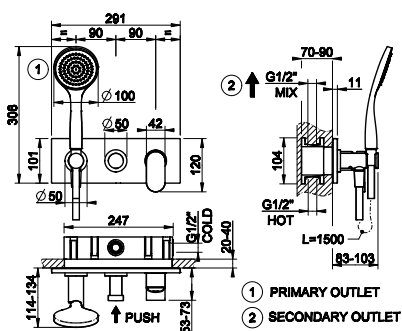

38439 + 44922