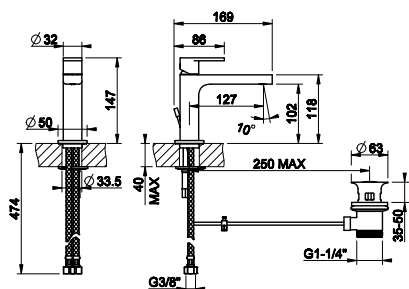

Turning progressively the handle to the left, you will obtain mixed water to hot water at the end of the stroke.

38601

Смеситель однорычажный с донным клапаном на 1 1/4", соединительные шланги на 3/8".
Basin mixer with 1 1/4" pop-up waste and flexible hoses with 3/8" connections.