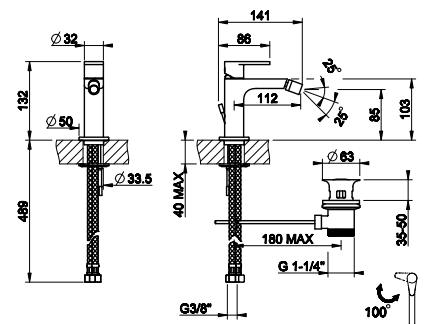

031	Хром	Chrome	280
149	Финох	Finox	379
299	черный XL	Black XL	379