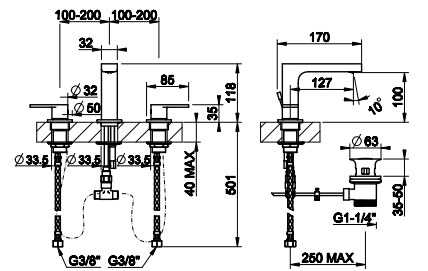

38612

Смеситель для раковины на 3 отверстия с донным клапаном на 1 1/4", соединительные шланги на 3/8".
Three-hole basin mixer with spout, 1 1/4" pop-up waste and flexible hoses with 3/8" connections.

031	Хром	Chrome	549
149	Финох	Finox	743
299	черный XL	Black XL	743