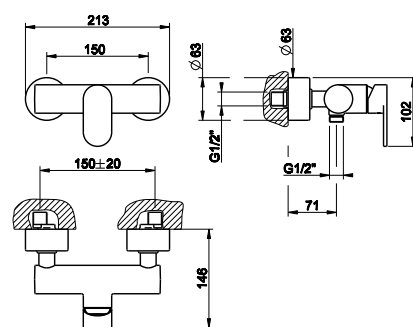

38389 + 24979

38389

Встраиваемая часть для напольного смесителя для ванны с душевой лейкой.
Built-in part for freestanding bath mixer.

031	Хром	Chrome	383

24979

Внешние части для напольного смесителя для ванны с душевой лейкой.
External parts for freestanding external bath mixer with handshower.

031	Хром	Chrome	1.200

35831

Mezclador monomando externo ducha con desagüe de 1 1/4", flexibles de acoplamiento con conexión de 3/8".
Single hole mixer with 1 1/4" waste and 3/8" flexible connections.

031	Хром	Chrome	399