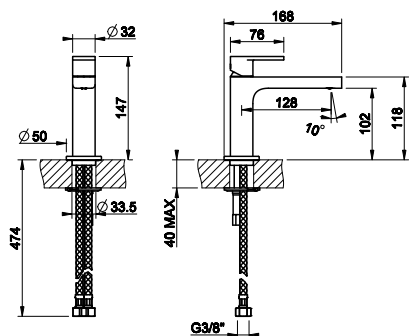

38605

Смеситель для раковины, соединительные шланги на 3/8", без донного клапана.
Basin mixer, flexible hoses with 3/8" connections, without waste.