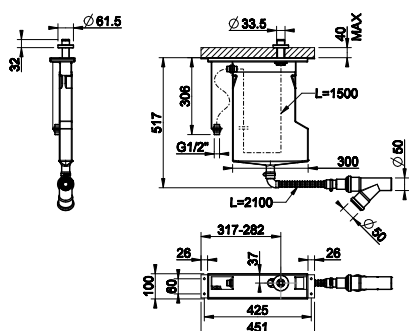

01669

Монтажный бокс с каркасом для смесителя на борт ванны.
Mounting box for bath group.

031	Хром	Chrome	1.245