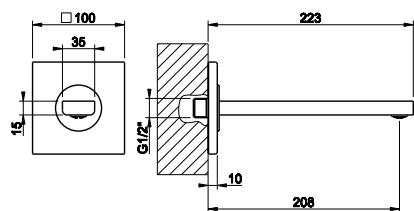

38707

Настенный излив на 1/2", комбинируемый с удаленным управлением (не входит в комплект).
Wall-mounted spout, 1/2" connections with separate control (not included).

031	Хром	Chrome	215
149	Финох	Finox	292
299	черный XL	Black XL	292