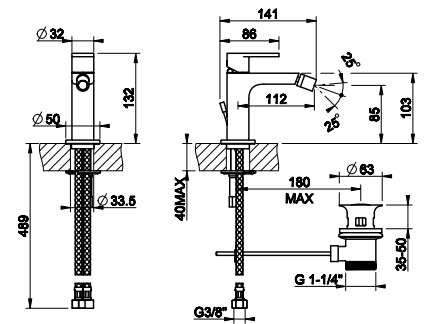

031	Хром	Chrome	280
149	Финох	Finox	379
299	черный XL	Black XL	379