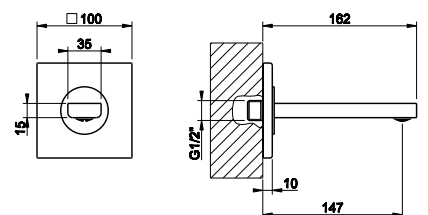

38701

Настенный излив на 1/2", комбинируемый с удаленным управлением (не входит в комплект).
Wall-mounted spout, 1/2" connections with separate control (not included).

031	Хром	Chrome	205
149	Финох	Finox	278
299	черный XL	Black XL	278