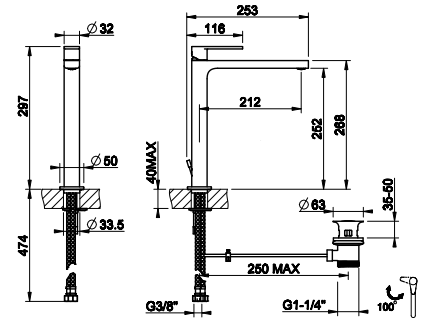

38604

Смеситель однорычажный высокий с донным клапаном на 1 1/4", соединительные шланги на 3/8".
High version basin mixer with 1 1/4" pop-up waste and flexible hoses with 3/8" connections.

031	Хром	Chrome	414
149	Финох	Finox	560
299	черный XL	Black XL	560