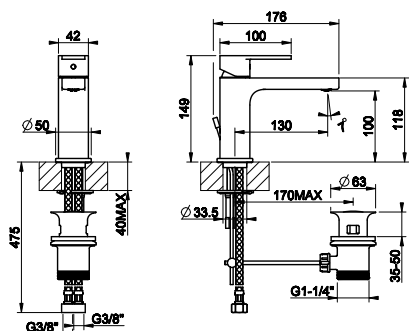

47111

Смеситель для раковины, соединительные шланги на 3/8", без донного клапана.
Basin mixer, flexible hoses with 3/8" connections, without waste.

031 Хром Chrome 298