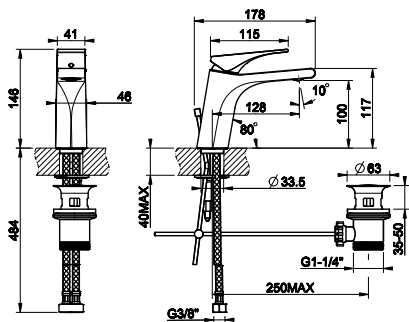

VIA SOLFERINO