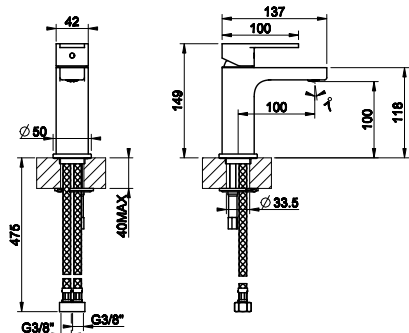

47101

Смеситель однорычажный с донным клапаном на 1 1/4", соединительные шланги на 3/8".
Basin mixer with 1 1/4" pop-up waste and flexible hoses with 3/8" connections.

031 Хром Chrome 315