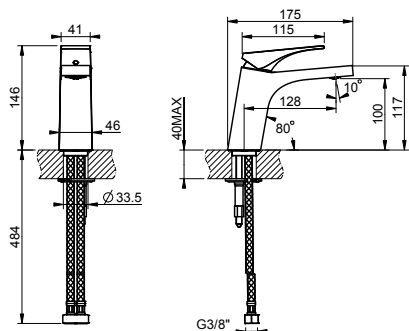

49001

Смеситель однорычажный с донным клапаном на 1 1/4", соединительные шланги на 3/8".
Basin mixer with 1 1/4" pop-up waste and flexible hoses with 3/8" connections.

031 Хром Chrome 349