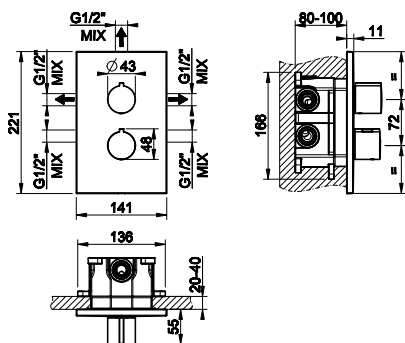

38269 + 38796