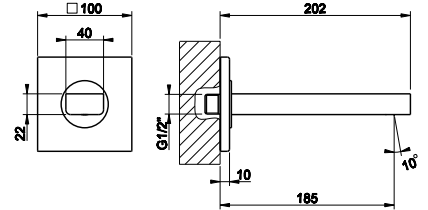

031	Хром	Chrome	263
149	Финох	Finox	355
299	черный XL	Black XL	355