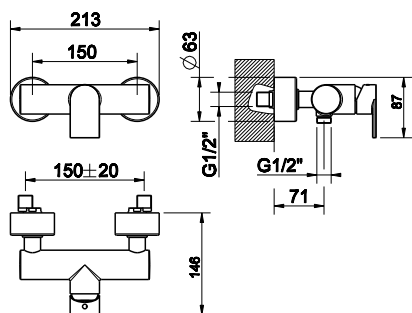

38631

Смеситель наружный для душа.
External shower mixer.