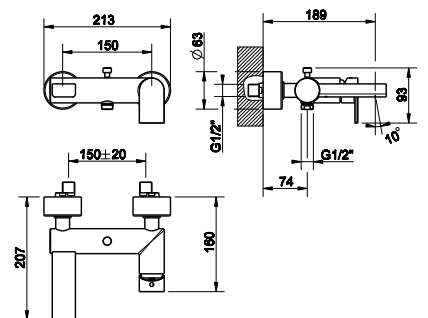

38613

Смеситель однорычажный наружный для ванны с автоматическим переключателем ванна-душ.
External bath mixer with automatic bath/shower diverter.

031	Хром	Chrome	633
149	Финох	Finox	854
299	черный XL	Black XL	854