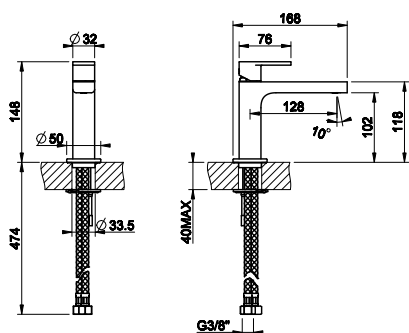

38606

Смеситель для раковины, соединительные шланги на 3/8", без донного клапана.
Basin mixer, flexible hoses with 3/8" connections, without waste.