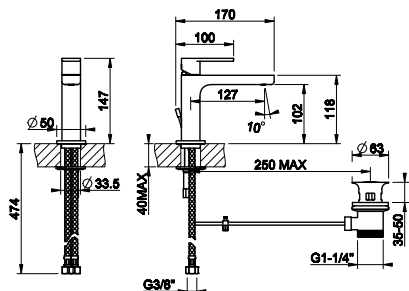

Turning progressively the handle to the left, you will obtain mixed water to hot water at the end of the stroke.

29904

Смеситель однорычажный с донным клапаном на 1 1/4", соединительные шланги на 3/8".
Single hole mixer with 1 1/4" waste and 3/8" flexible connections.