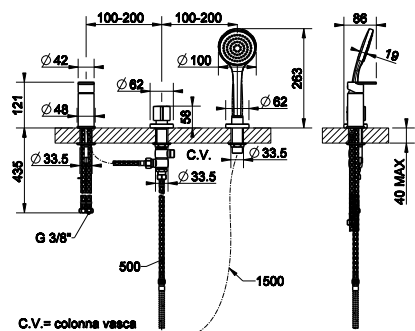

38634

Смеситель для ванны на 3 отверстия с переключателем, встроенным в излив, шланг 1,50 м, убирающаяся душевая лейка с защитой от известкового налета.
Three-hole bath mixer with diverter in the spout, 1,50 m flexible hose and pull-out antilimestone handshower.

031	Хром	Chrome	775
149	Финох	Finox	1.047
299	черный XL	Black XL	1.047