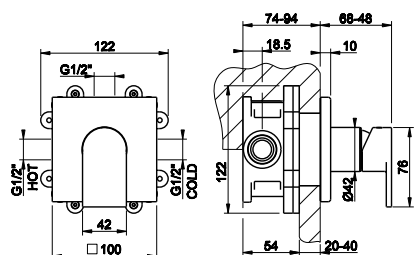

38720

Внешние части для встраиваемого однорычажного смесителя, на 1/2", картридж Ø35 мм, одна позиция.
External parts for built-in mixer, with 1/2" connections, Ø35 cartridge, one-way.

031	Хром	Chrome	210
149	Финох	Finox	284
299	черный XL	Black XL	284