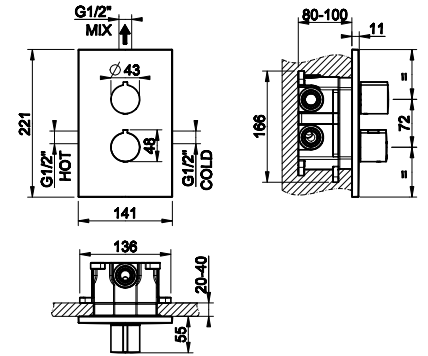

38269

Встраиваемая часть для смесителя термостатического на 1/2/3 выхода.
Built-in part for thermostatic mixer with 1/2" connections.

031	Хром	Chrome	453

38269 + 38792

38792

Внешние части для термостатического смесителя, с подключением на 3/4", фильтрами и вентилем с керамическими дисками, на одну позицию на 1/2".
External parts for thermostatic mixer with 1/2" connections, filters and 1/2" one-way diverter.

031	Хром	Chrome	380

38269 + 38794