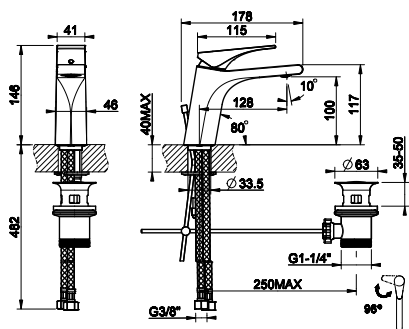

49002

Смеситель для раковины, соединительные шланги на 3/8", без донного клапана.
Basin mixer, flexible hoses with 3/8" connections, without waste.

031 Хром Chrome 330