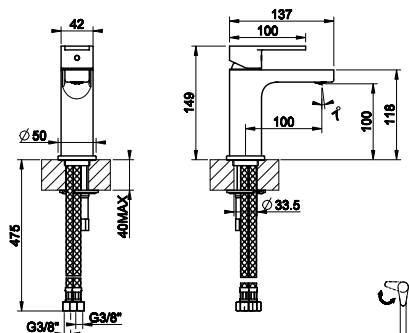

47110

Смеситель однорычажный с донным клапаном на 1 1/4", соединительные шланги на 3/8".
Basin mixer with 1 1/4" pop-up waste and flexible hoses with 3/8" connections.

031 Хром Chrome 315